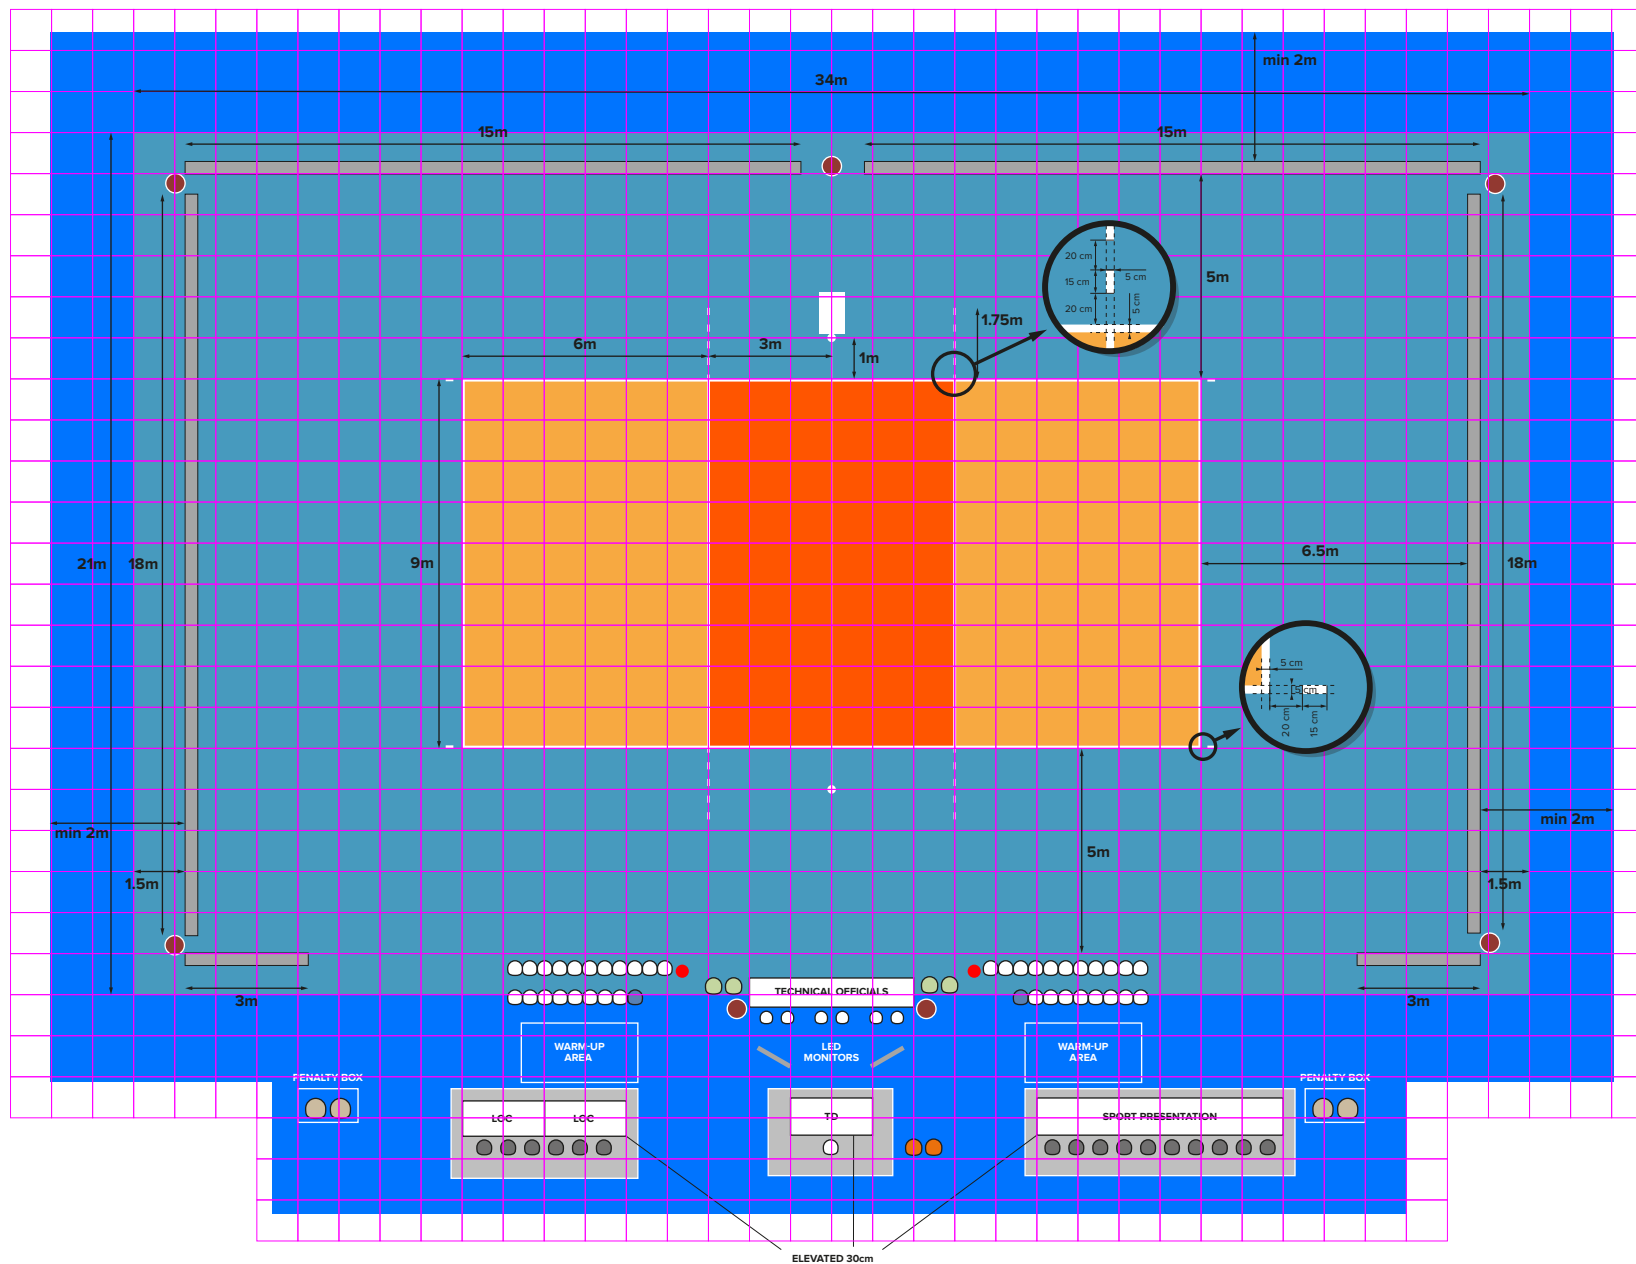

FIVB VOLLEYBALL COMPETITION SETUP - DIMENSIONS

Official flooring

	Teal 6431
	Terracota 6038
	Blue 6430

Table sizes

Meters

SPORT PRESENTATION	6x0.9
LOC	4x0.9
TECHNICAL OFFICIALS	4x0.9
TECHNICAL DELEGATE (TD)	
- table	2x0.9
- podium	3x3
WARM-UP AREA	2x4